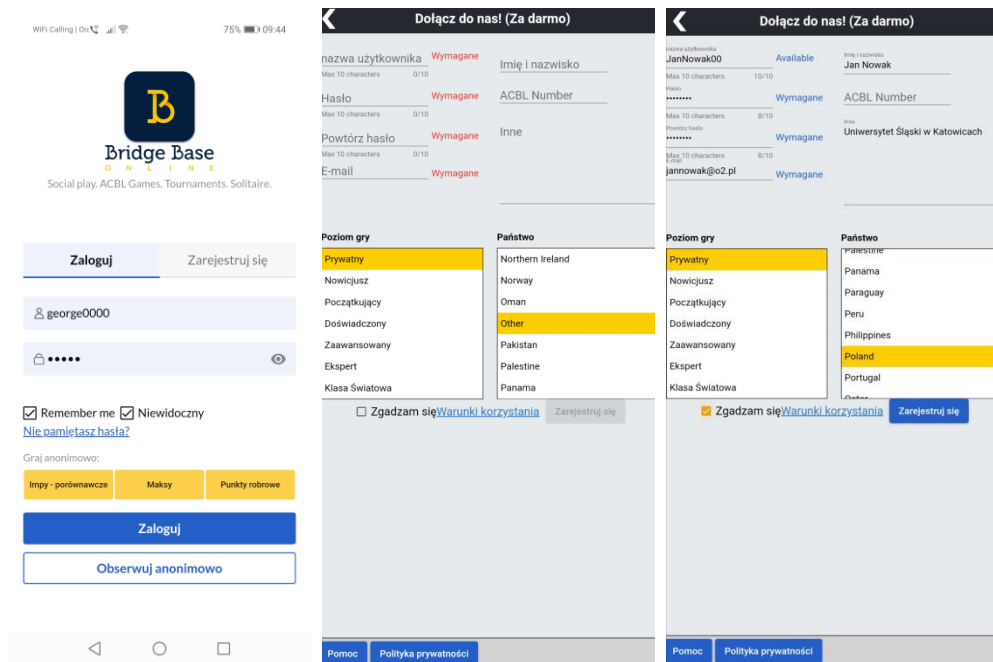

Help me find

- Take me to the first sea
- I have a partner. Take u
- Start table with 3 robot
- List interesting tables
- Help me find
- Take me to an interesti
- List interesting tables
- Find you
- Start a table
- Men Bridge Club
- Relaxed Bridge Club
- All Public and Private C

Zabawa społeczna. ACBL Games. Darmowe turnieje. Pasjans.

JAK ZAŁOŻYĆ KONTO W PLATFORMIE BBO

W przeglądarce wybieramy **Play bridge now**, a następnie po przeładowaniu strony **Register**,

The screenshot shows the Bridge Base Online login and registration interface. At the top, the logo 'Bridge Base ONLINE' is displayed, with the tagline 'Social play. ACBL Games. Tournaments. Solitaire.' below it. There are two tabs: 'Log in' (selected) and 'Register'. Under the 'Log in' tab, there is a text input field containing 'george0123', a password field with masked characters and an eye icon, and two checkboxes: 'Remember me' (checked) and 'Invisible' (checked). A link 'Forgot your password?' is visible. Below the input fields is a blue 'Log in' button and a white 'Watch Anonymously' button.

Po wybraniu uzupełniamy pola:

The screenshot shows the Bridge Base Online registration page. The logo and tagline are the same as in the previous image. The 'Register' tab is selected. There are four required input fields: 'User name *', 'E-mail address *', 'Password *', and 'Confirm password *'. The password field has a character count 'Max 10 characters' and '0/10'. Below the input fields are two checkboxes: 'I agree to receive newsletter and promotionnal offers from BBO' and 'I agree to receive communication from our partners'. At the bottom is a grey 'Next' button.

W przypadku aplikacji mobilnej po jej uruchomieniu należy wybrać **Register** lub **Zarejestruj się** (zależnie od posiadanej wersji językowej)

Rysunek 2 Widok paneli aplikacji mobilnej BBO oraz paneli rejestracji w aplikacji