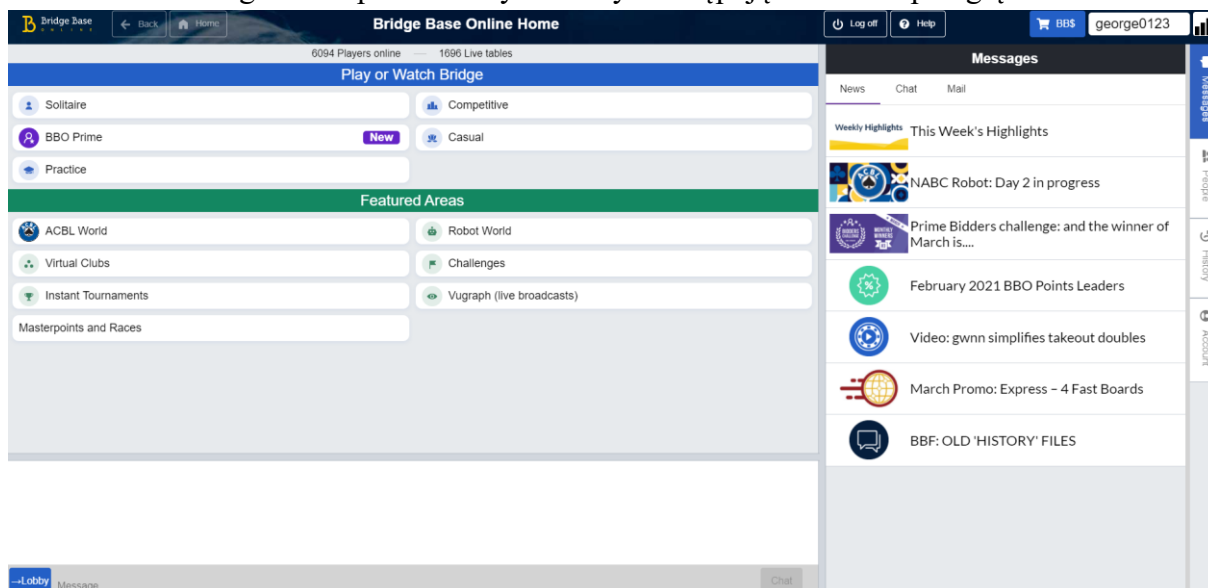

Po zalogowaniu powinniśmy zobaczyć następujące okno w przeglądarce:

Analogiczne okno w aplikacji mobilnej wygląda następująco: