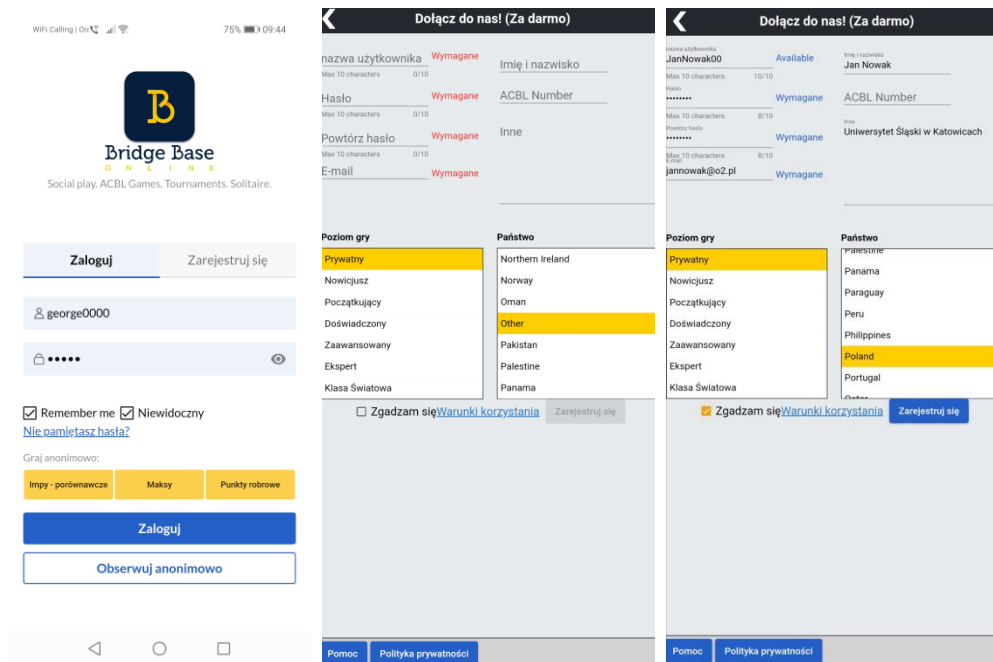

Rysunek 2 Widok paneli aplikacji mobilnej BBO oraz paneli rejestracji w aplikacji

Podczas rejestracji podajemy naszą wymyśloną nazwę użytkownika (system od razu nas informuje czy nazwa jest wolna), hasło i adres email. Musimy także zaznaczyć Zgodę na Warunki korzystania z serwisu.

Oprócz tego dla wszystkich uczestników AMŚI jest wymagane podane prawdziwego Imienia i Nazwiska oraz w opisie/Inne Uczelnie, którą się reprezentuje (można to zrobić na czas trwania turnieju a potem zmienić).

JAK ROZPOCZĄĆ GRANIE

Po zakończonej rejestracji logujemy się na serwis wpisując nazwę użytkownika oraz hasło użyte podczas rejestracji.